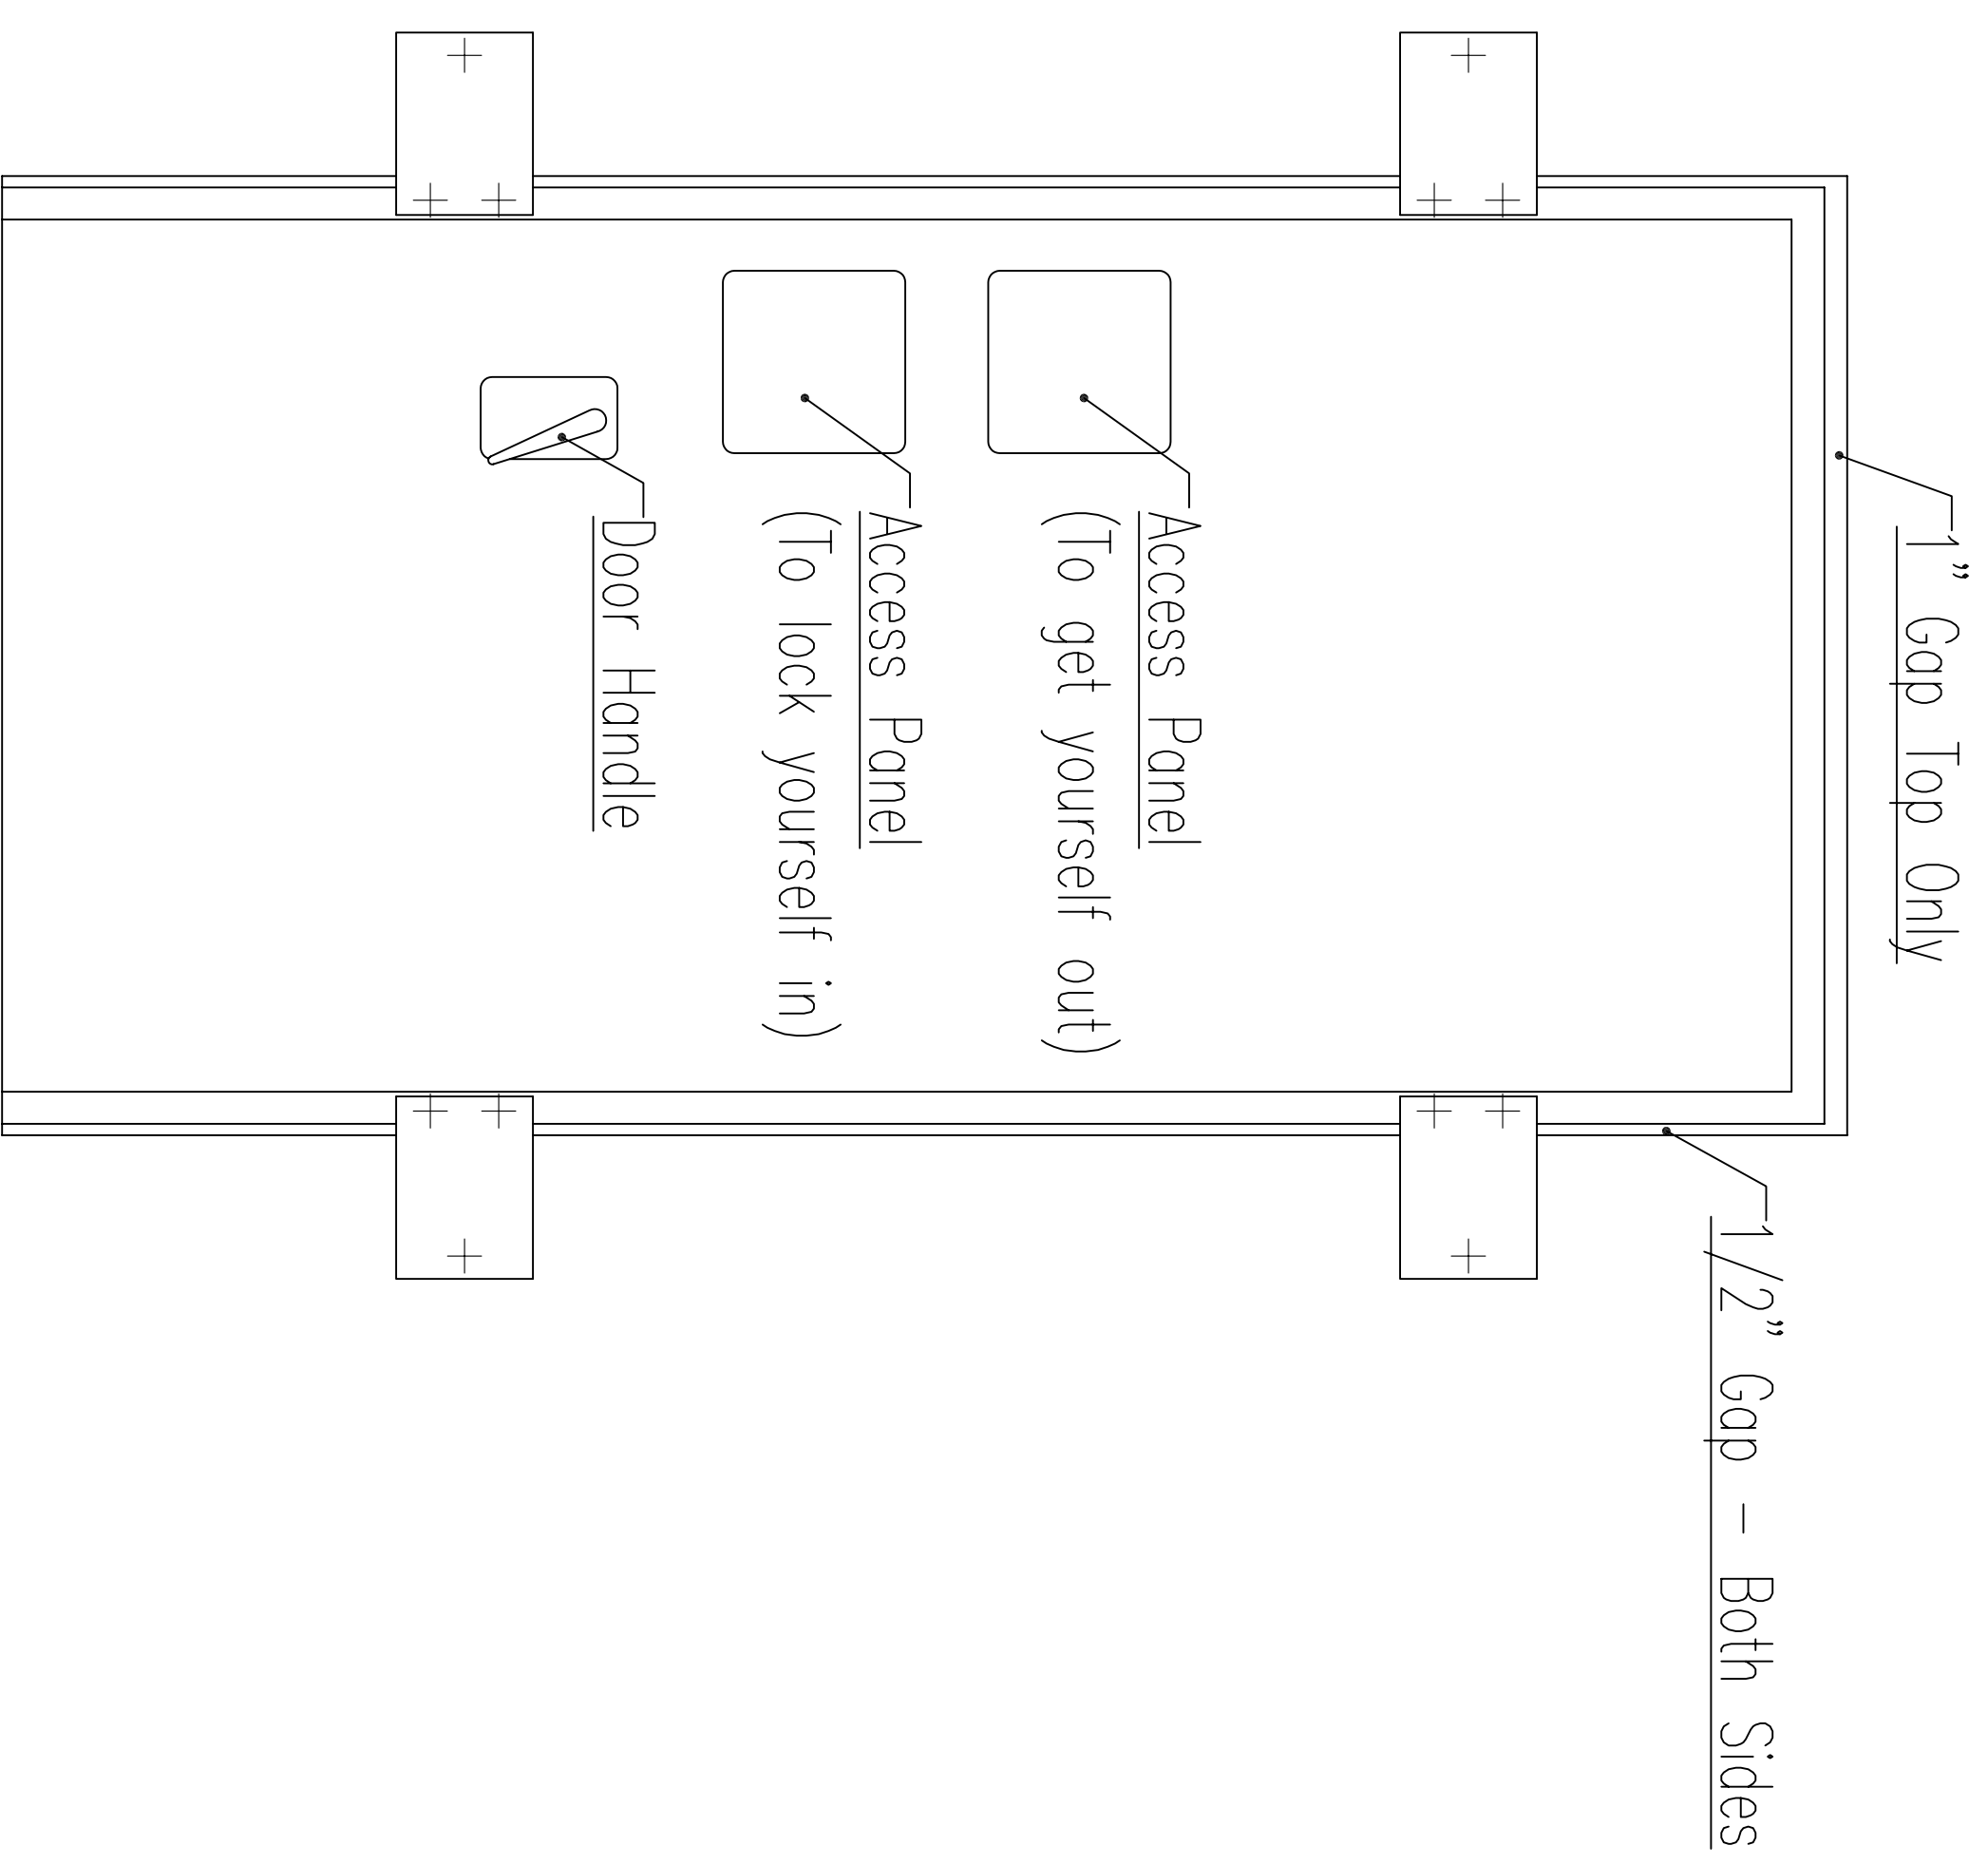

View from Inside Room

EZ Brackets