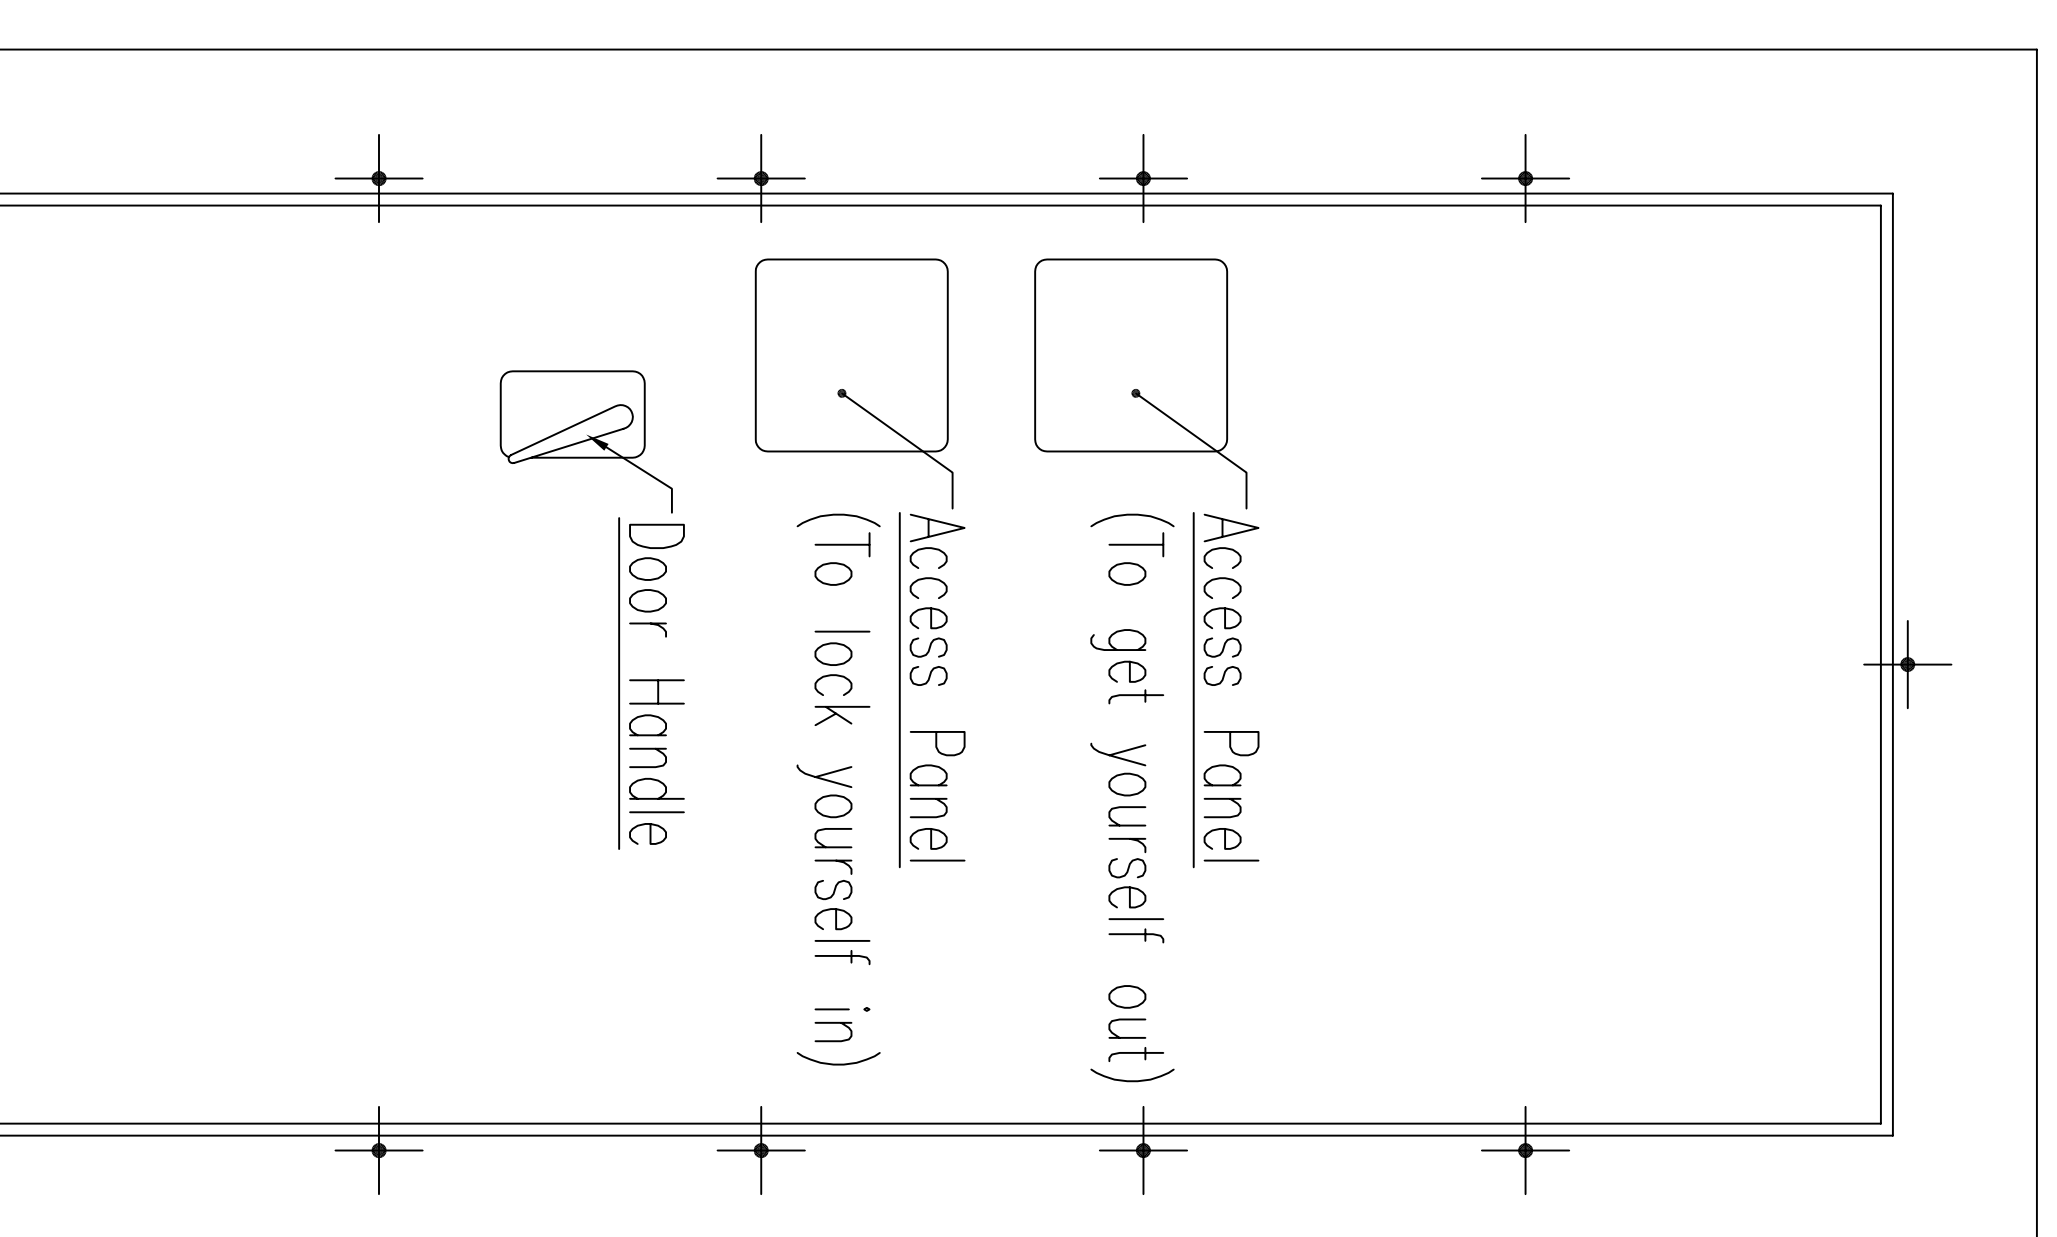

View from Inside Room

Full Inside Flange