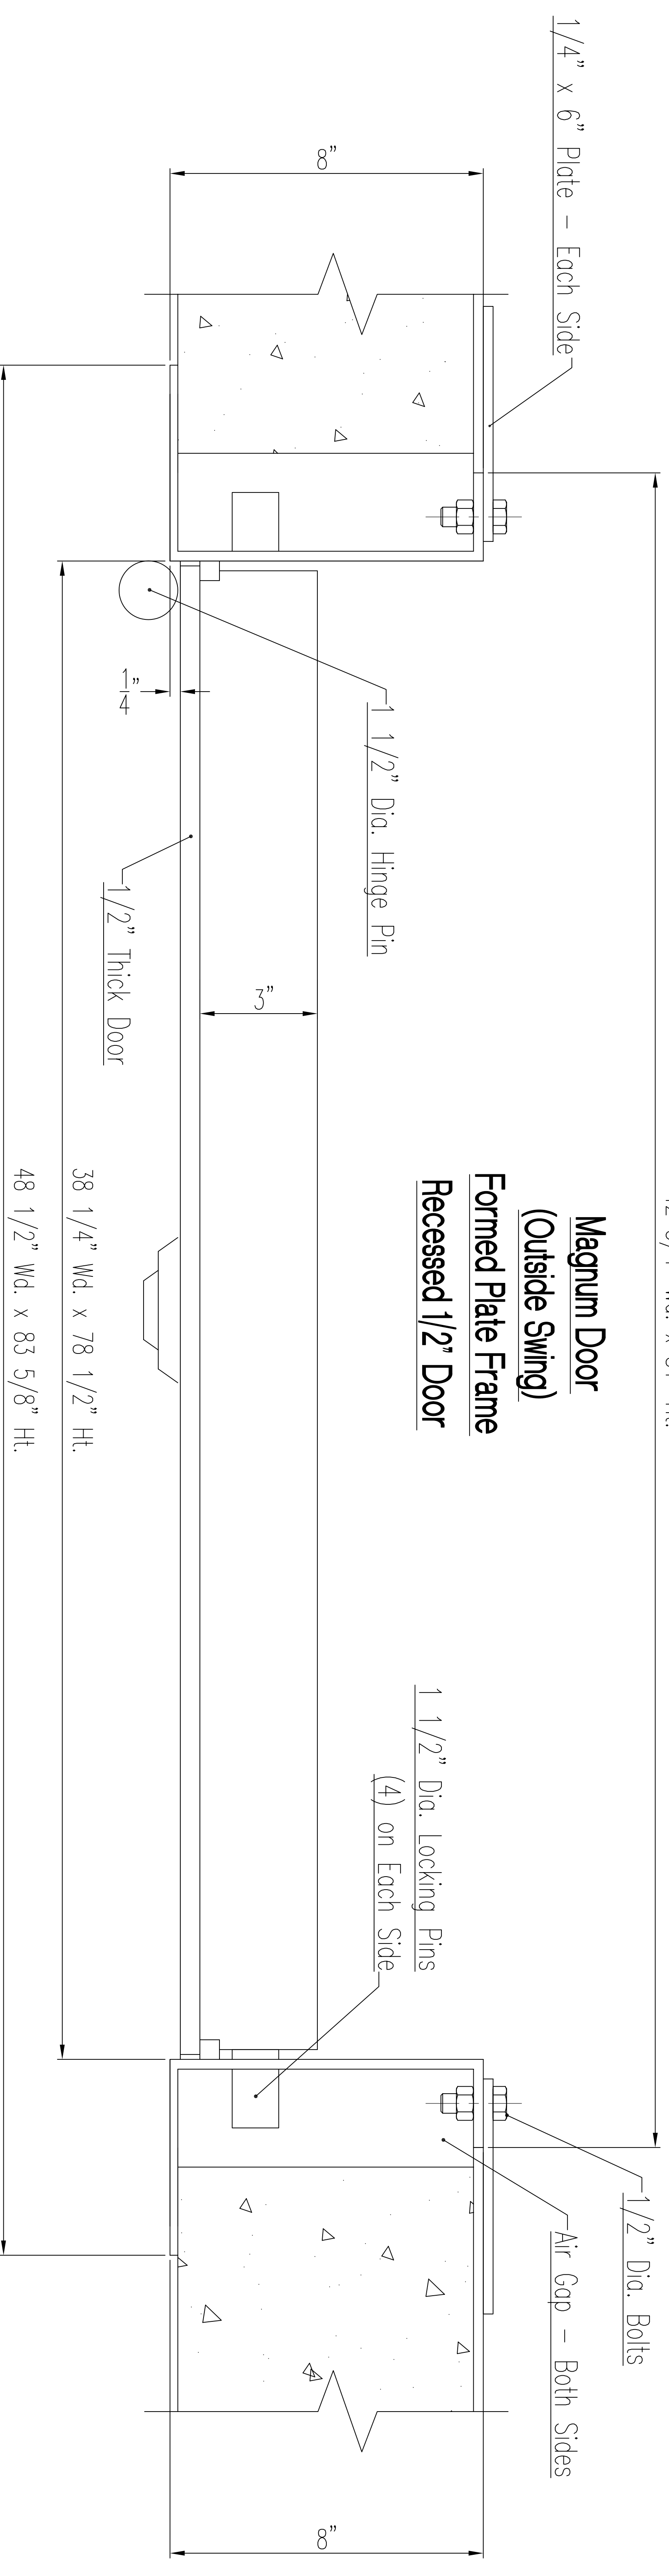

42 3/4" Wd. x 81" Ht.

**Magnum Door  
(Outside Swing)**

**Formed Plate Frame**

**Recessed 1/2" Door**

**Notes:**

- 1) All Doors can be made for any wall thickness.
- 2) Inside Swing is available on all doors except Light Door.
- 3) Rough opening is 1" larger except Light Door. Light Door is 3/4" larger.
- 4) All Doors can be made with an optional Full Inside Flange.
- 5) Call for Custom Sizing.
- 6) Measurements can vary 3/16".
- 7) Looking at outside of door, hinge is standard on left hand side. Right hand hinge is available upon request.

**Full Inside Flange**