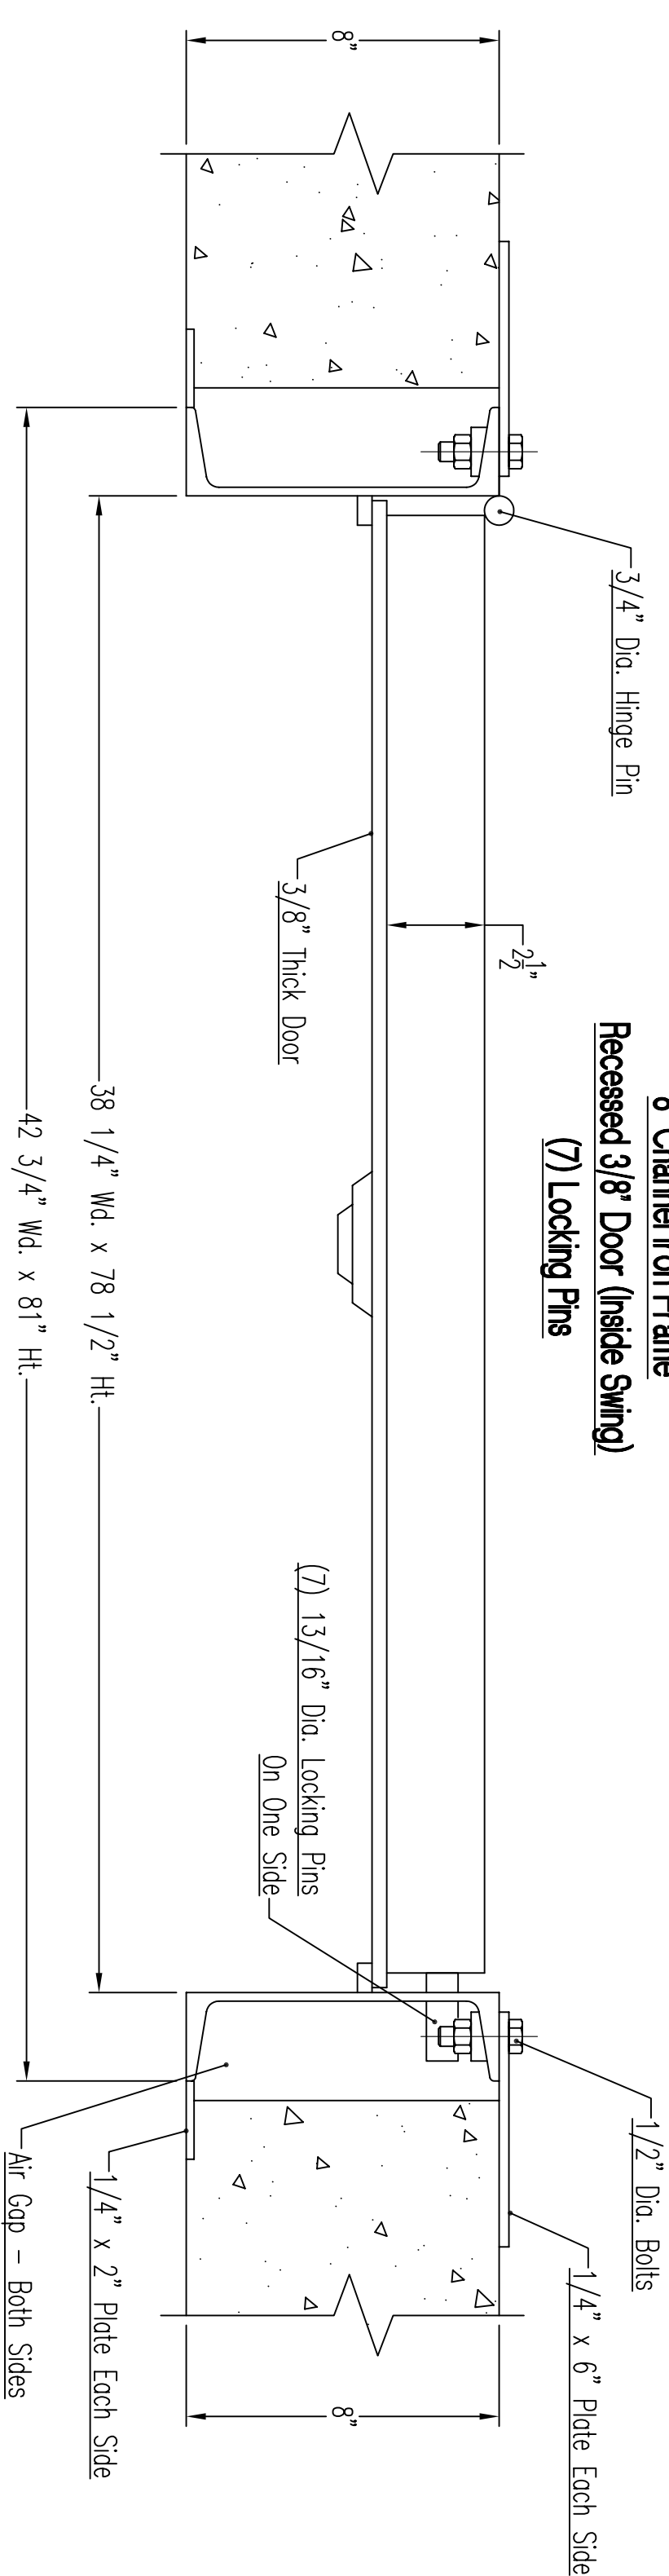

View from inside room
EZ Brackets

View from inside room
Full Inside Flange

Notes:

- 1) All Doors can be made for any wall thickness.
- 2) Inside Swing is available on all doors except Light Door.
- 3) Rough opening is 1" larger except Light Door. Light Door is 3/4" larger.
- 4) All Doors can be made with an optional Full Inside Flange.
- 5) Call for Custom Sizing.
- 6) Measurements can vary 3/16".
- 7) Looking at outside of door, hinge is standard on left hand side. Right hand hinge is available upon request.