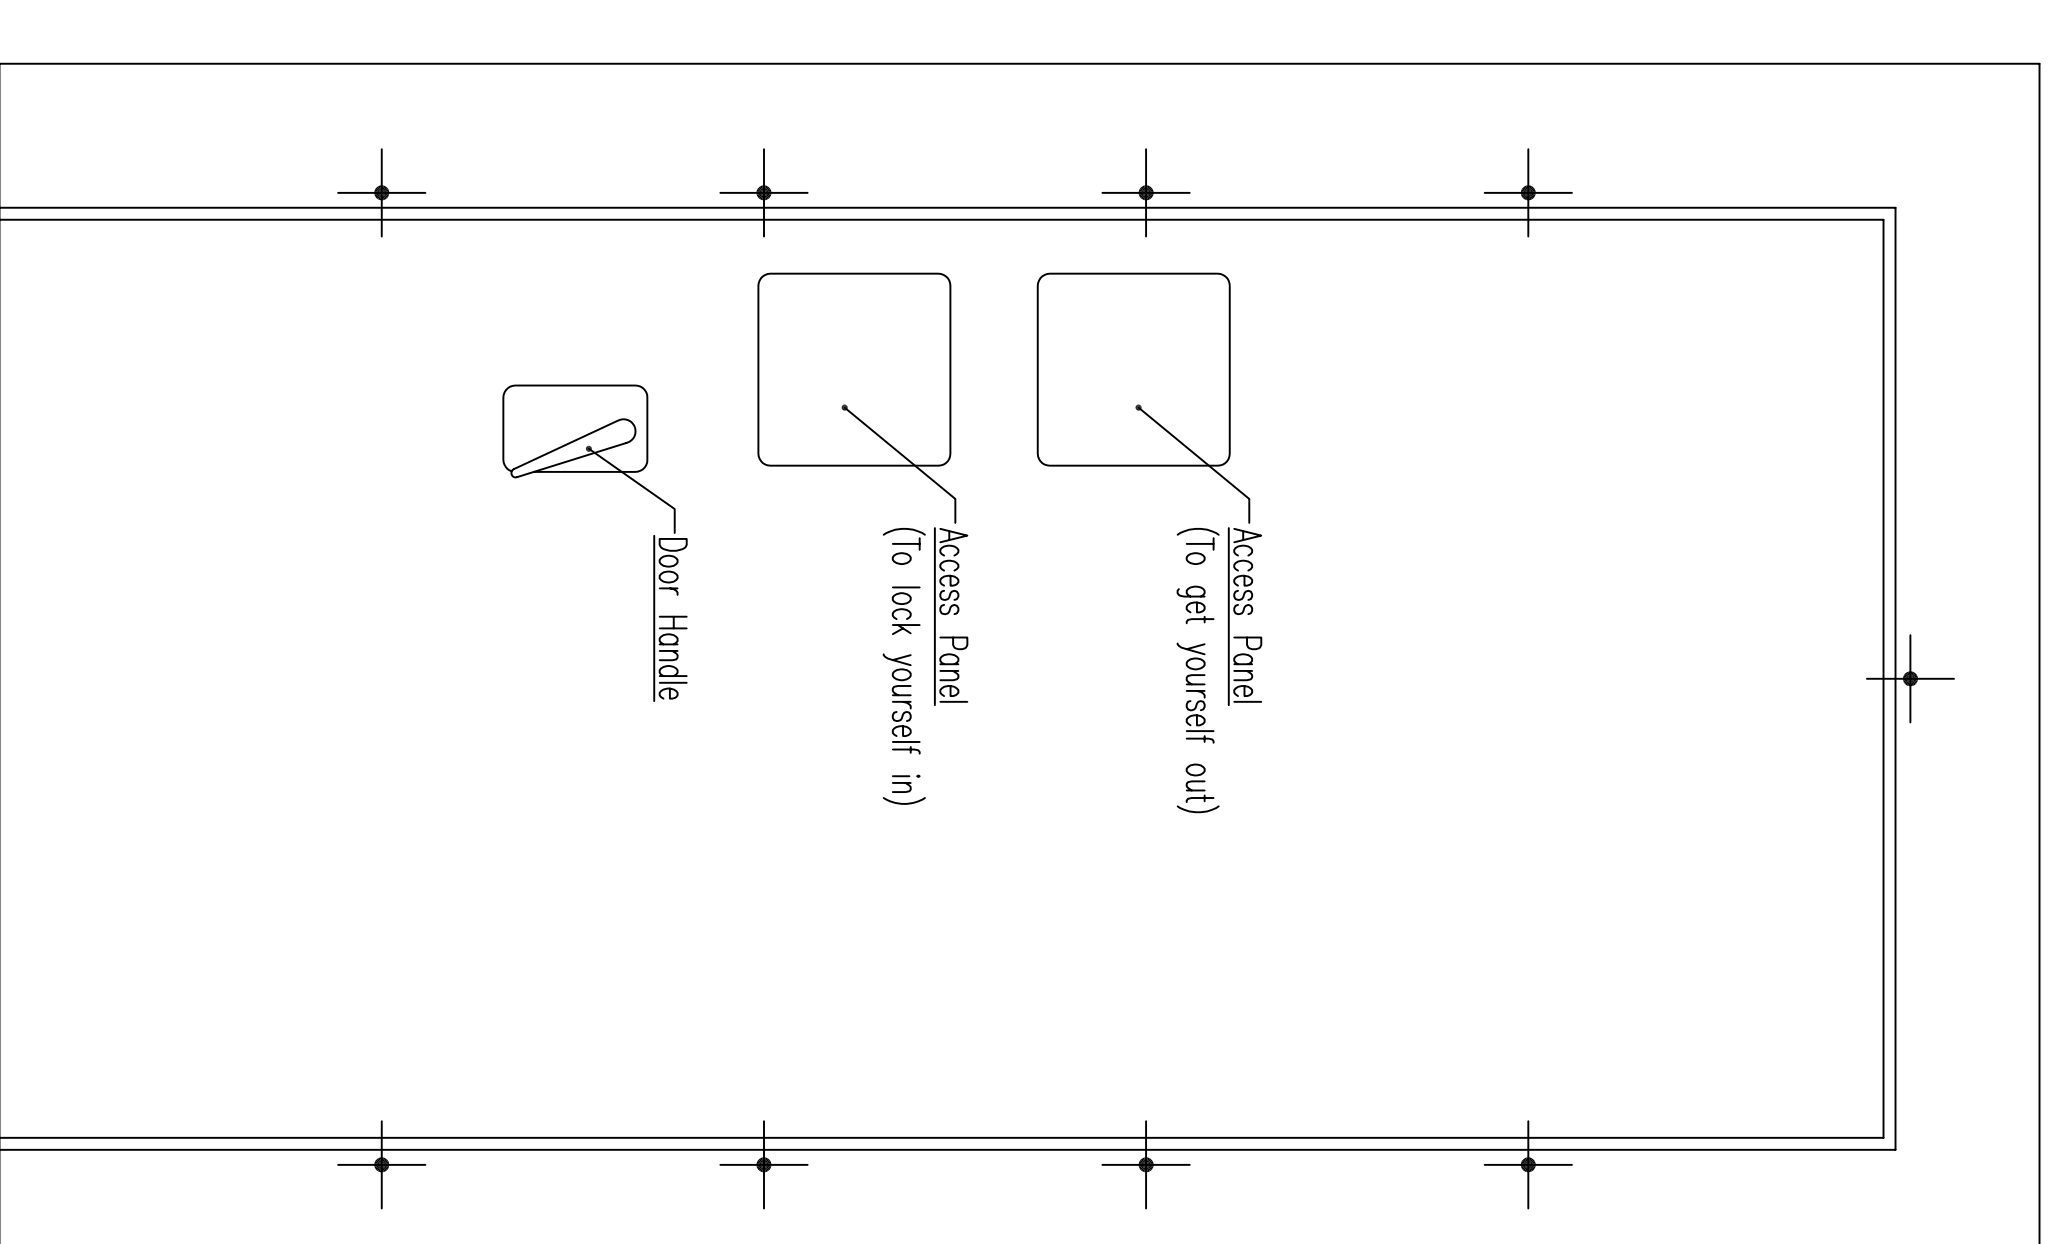

View from inside room
EZ Brackets

View from inside room
Full Inside Flange

Notes:

- 1) All Doors can be made for any wall thickness.
- 2) Inside Swing is available on all doors except Light Door.
- 3) Rough opening is 1" larger except Light Door. Light Door is 3/4" larger.
- 4) All Doors can be made with an optional Full Inside Flange.
- 5) Call for Custom Sizing.
- 6) Measurements can vary 3/16".
- 7) Looking at outside of door, hinge is standard on left hand side. Right hand hinge is available upon request.