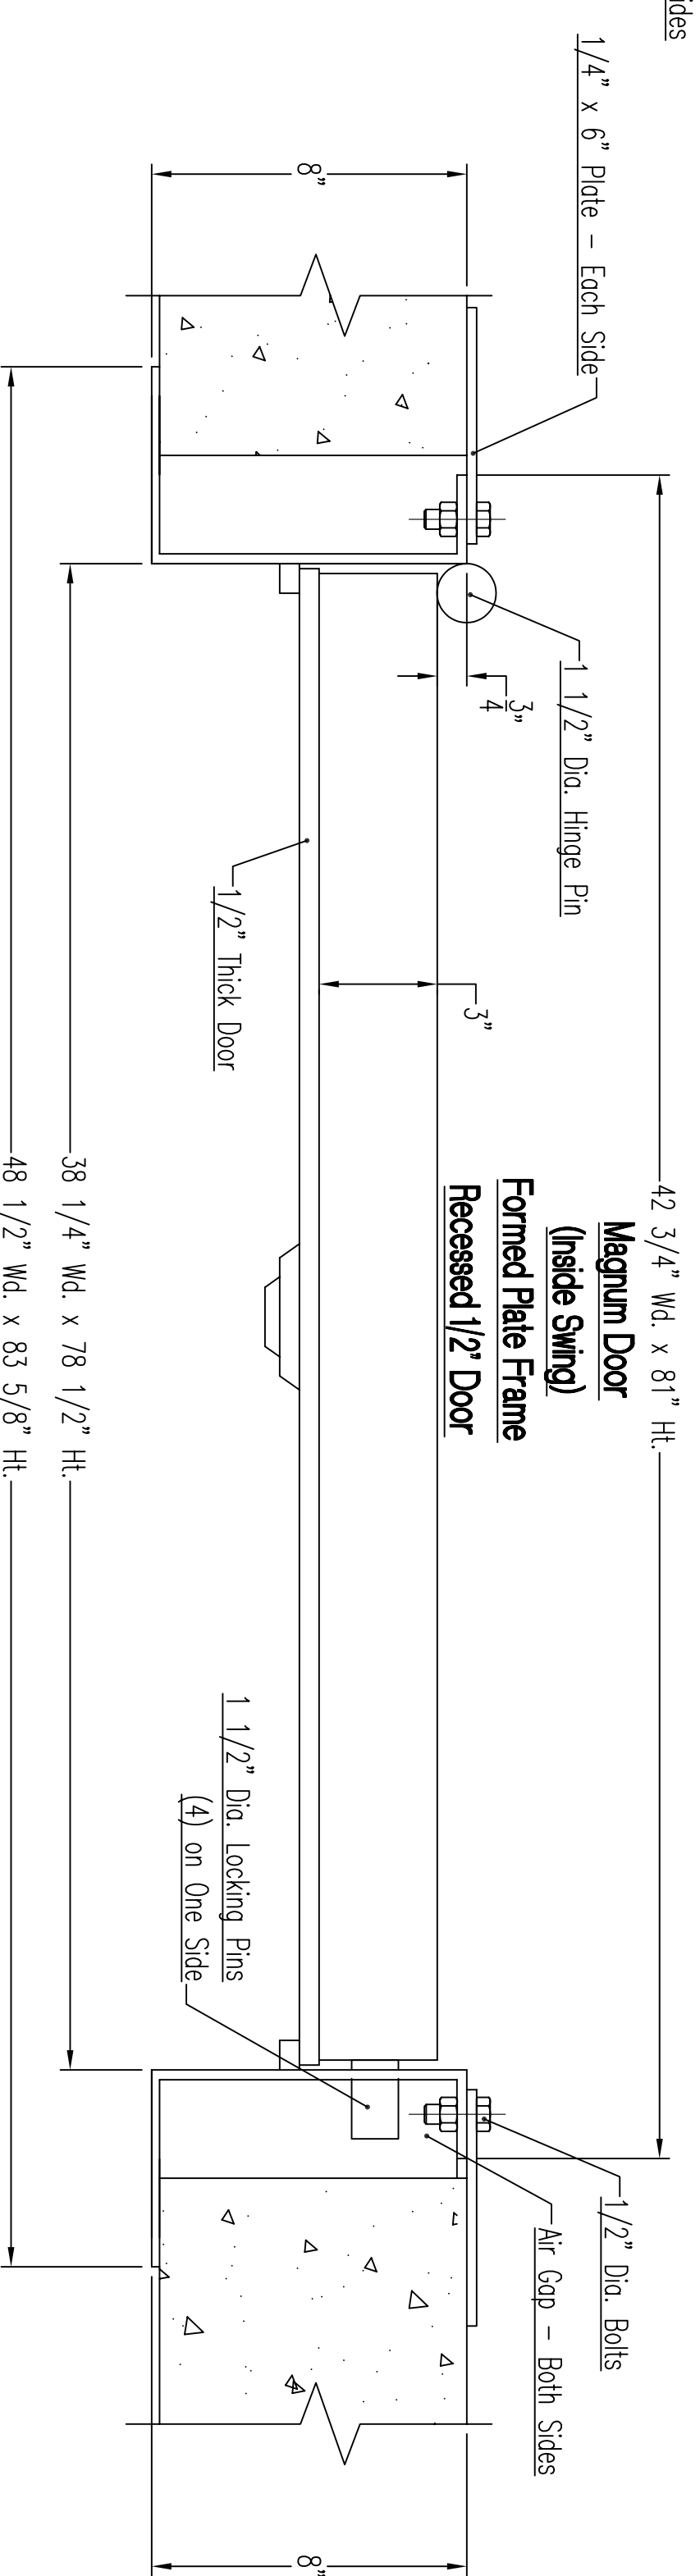

View from inside room
EZ Brackets

View from inside room
Full Inside Flange

Notes:

- 1) All Doors can be made for any wall thickness.
- 2) Inside Swing is available on all doors except Light Door.
- 3) Rough opening is 1" larger except Light Door. Light Door is 3/4" larger.
- 4) All Doors can be made with an optional Full Inside Flange.
- 5) Call for Custom Sizing.
- 6) Measurements can vary 3/16".
- 7) Looking at outside of door, hinge is standard on left hand side. Right hand hinge is available upon request.