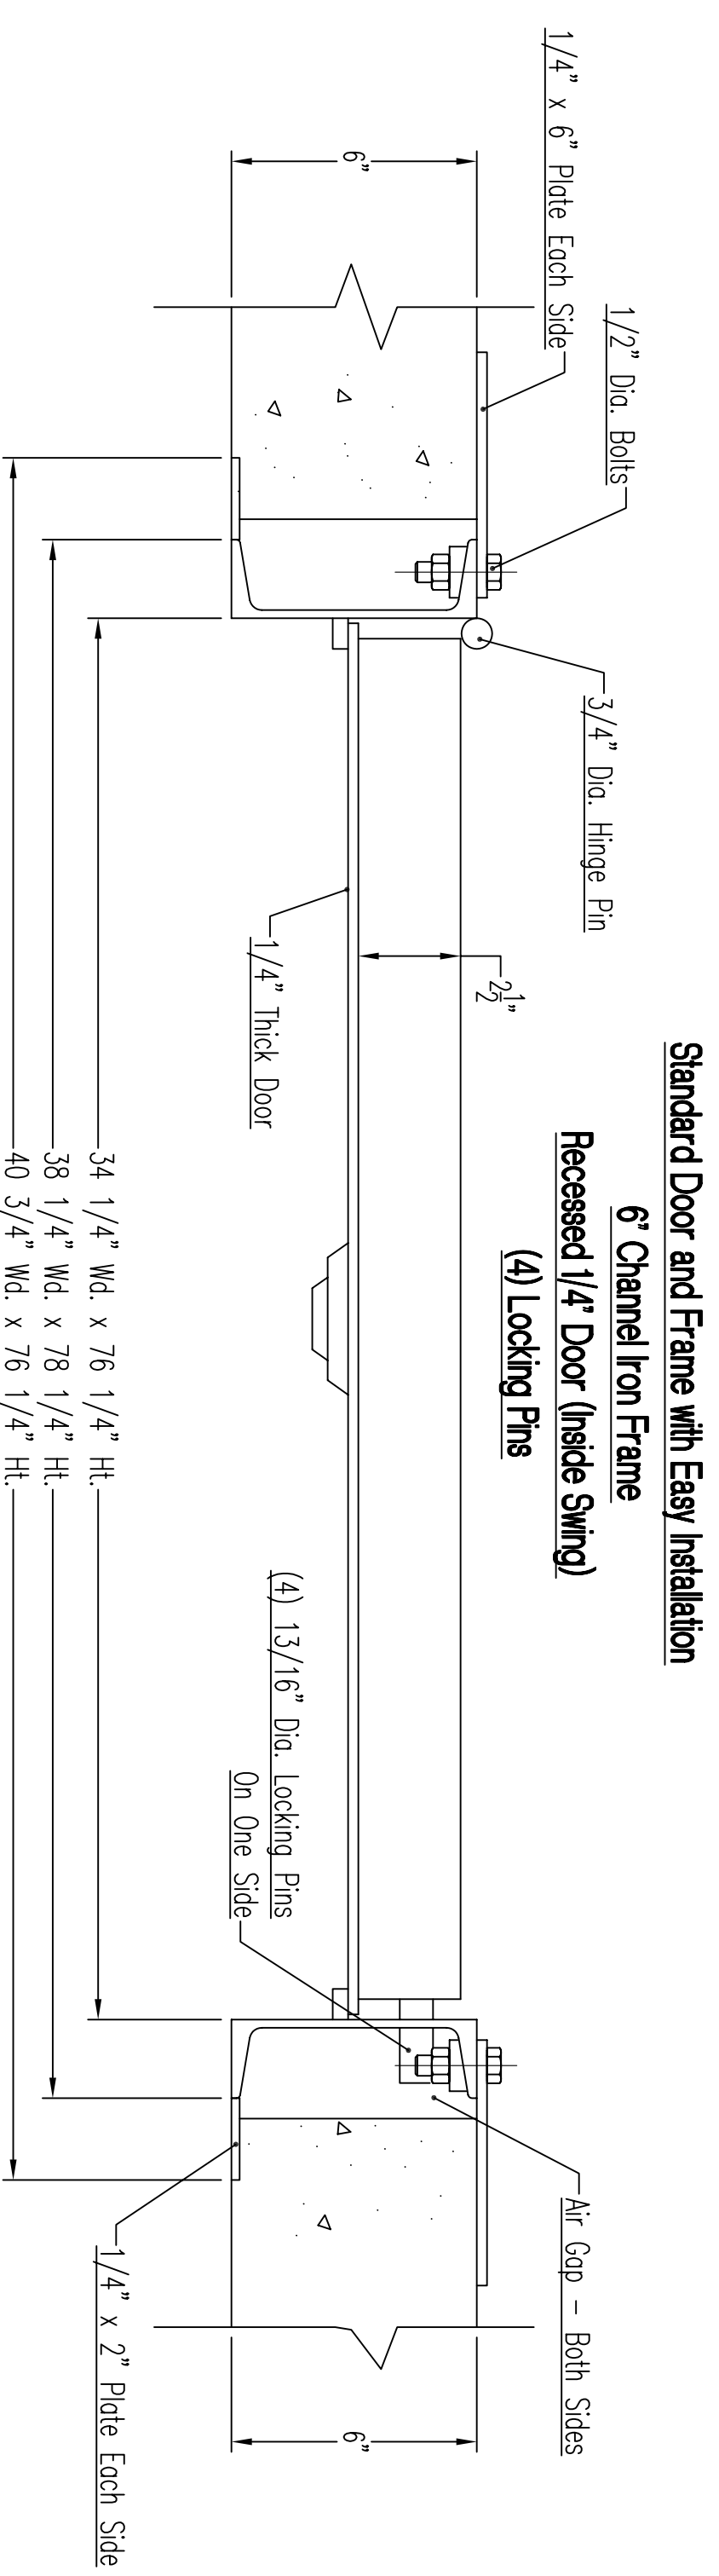

View from inside room
EZ Brackets

View from inside room
Full Inside Flange

Notes:

- 1) All Doors can be made for any wall thickness.
- 2) Inside Swing is available on all doors except Light Door.
- 3) Rough opening is 1" larger except Light Door. Light Door is 3/4" larger.
- 4) All Doors can be made with an optional Full Inside Flange.
- 5) Call for Custom Sizing.
- 6) Measurements can vary 3/16".
- 7) Looking at outside of door, hinge is standard on left hand side. Right hand hinge is available upon request.