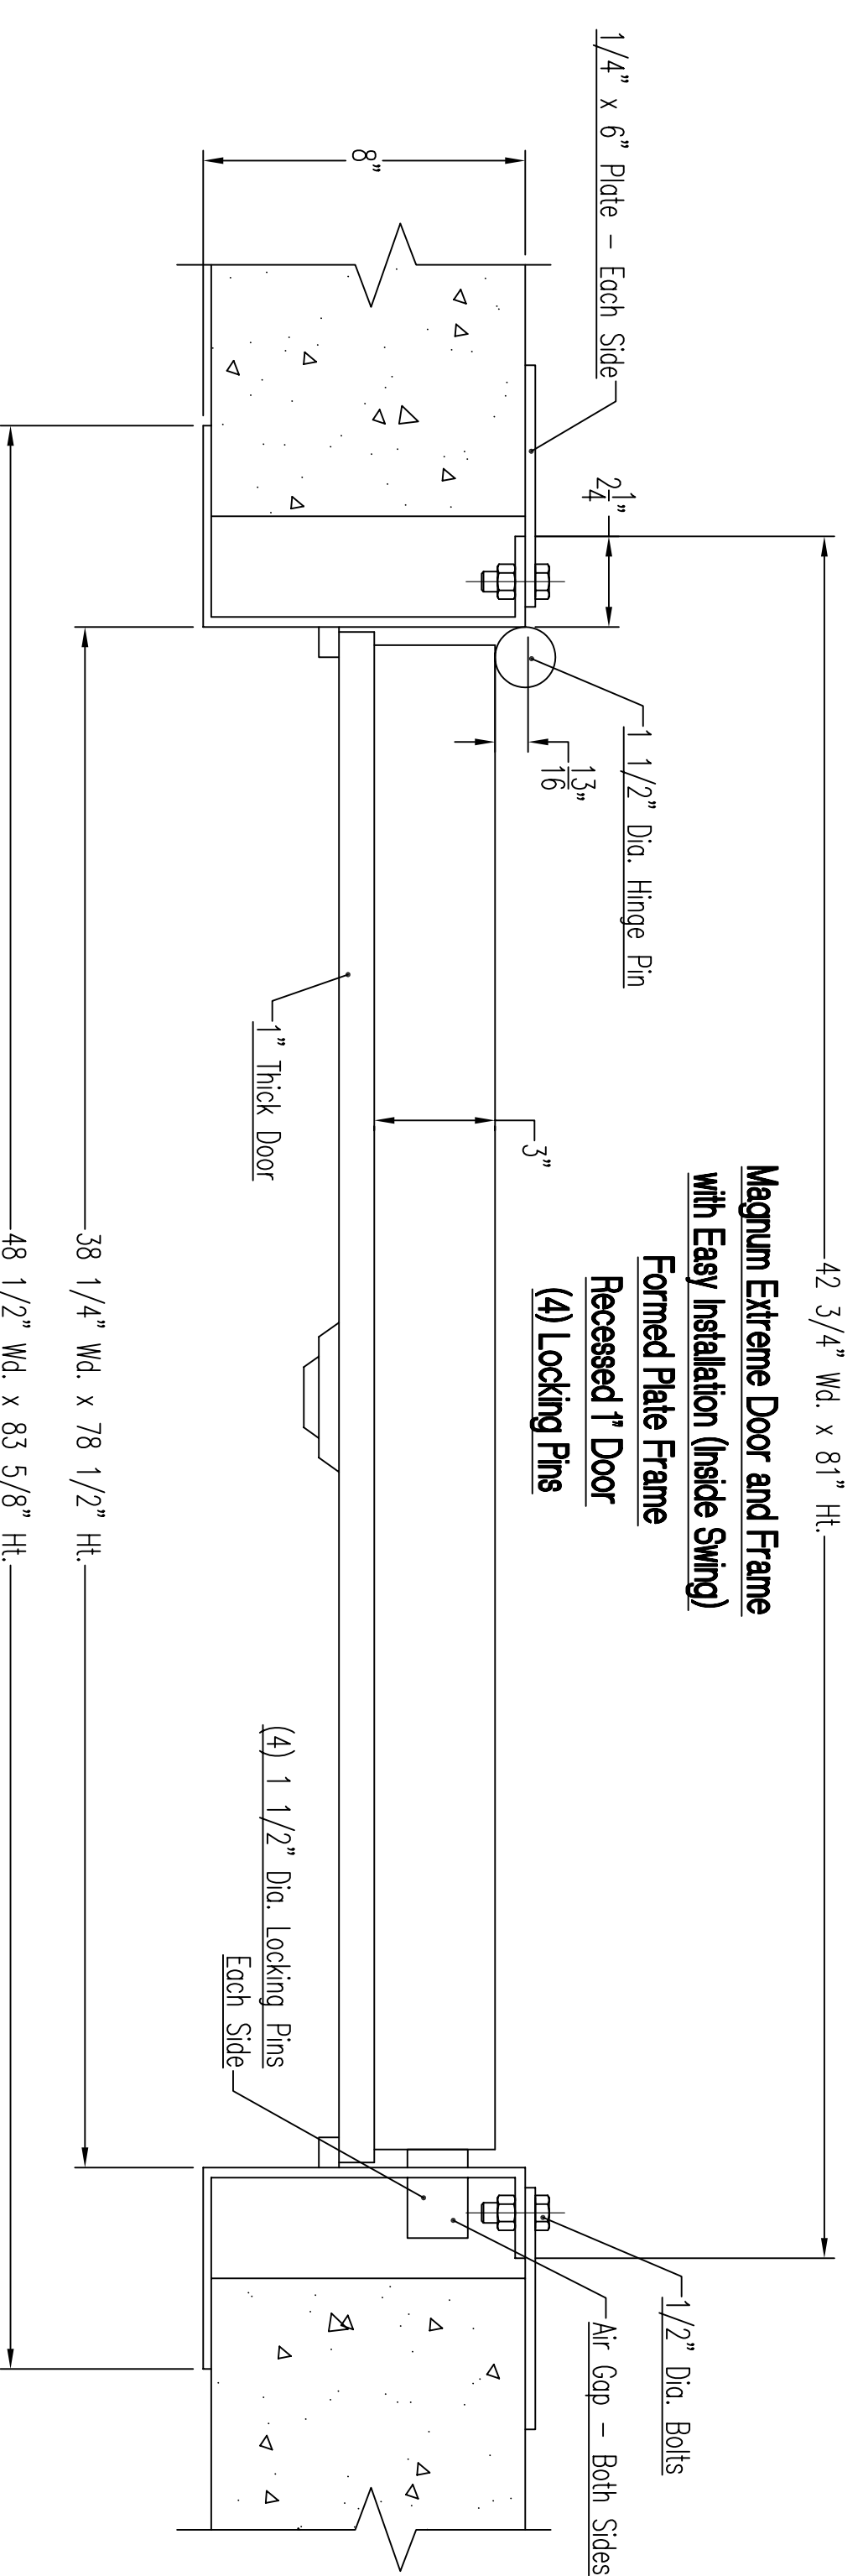

View from inside room
EZ Brackets

View from inside room
Full Inside Flange

Notes:

- 1) All Doors can be made for any wall thickness.
- 2) Inside Swing is available on all doors except Light Door.
- 3) Rough opening is 1" larger except Light Door. Light Door is 3/4" larger.
- 4) All Doors can be made with an optional Full Inside Flange.
- 5) Call for Custom Sizing.
- 6) Measurements can vary 3/16".
- 7) Looking at outside of door, hinge is standard on left hand side. Right hand hinge is available upon request.