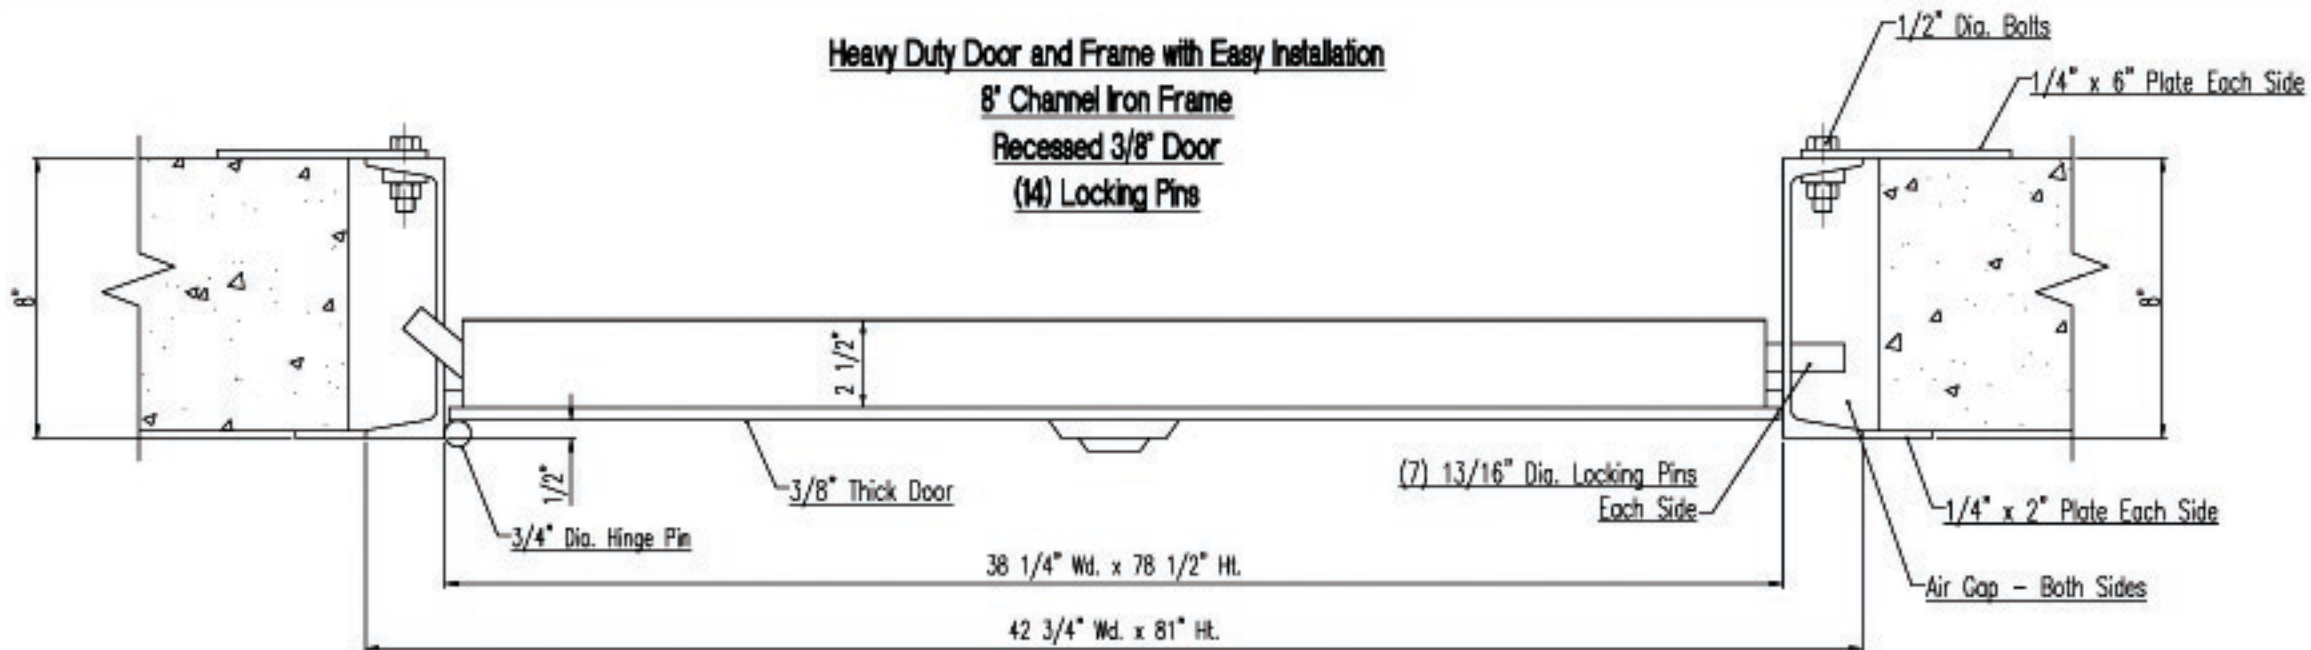

Heavy Duty Door and Frame with Easy Installation

8" Channel Iron Frame

Recessed 3/8" Door

(14) Locking Pins

View from Inside Room
EZ Brackets

View from Inside Room
Full Inside Flange

Notes:

- 1) All Doors can be made for any wall thickness.
- 2) Inside Swing is available on all doors except Light Door.
- 3) Rough opening is 1" larger except Light Door. Light Door is 3/4" larger.
- 4) All Doors can be made with an optional Full Inside Flange.
- 5) Call for Custom Sizing.
- 6) Measurements can vary 3/16".
- 7) Looking at outside of door, hinge is standard on left hand side. Right hand hinge is available upon request.