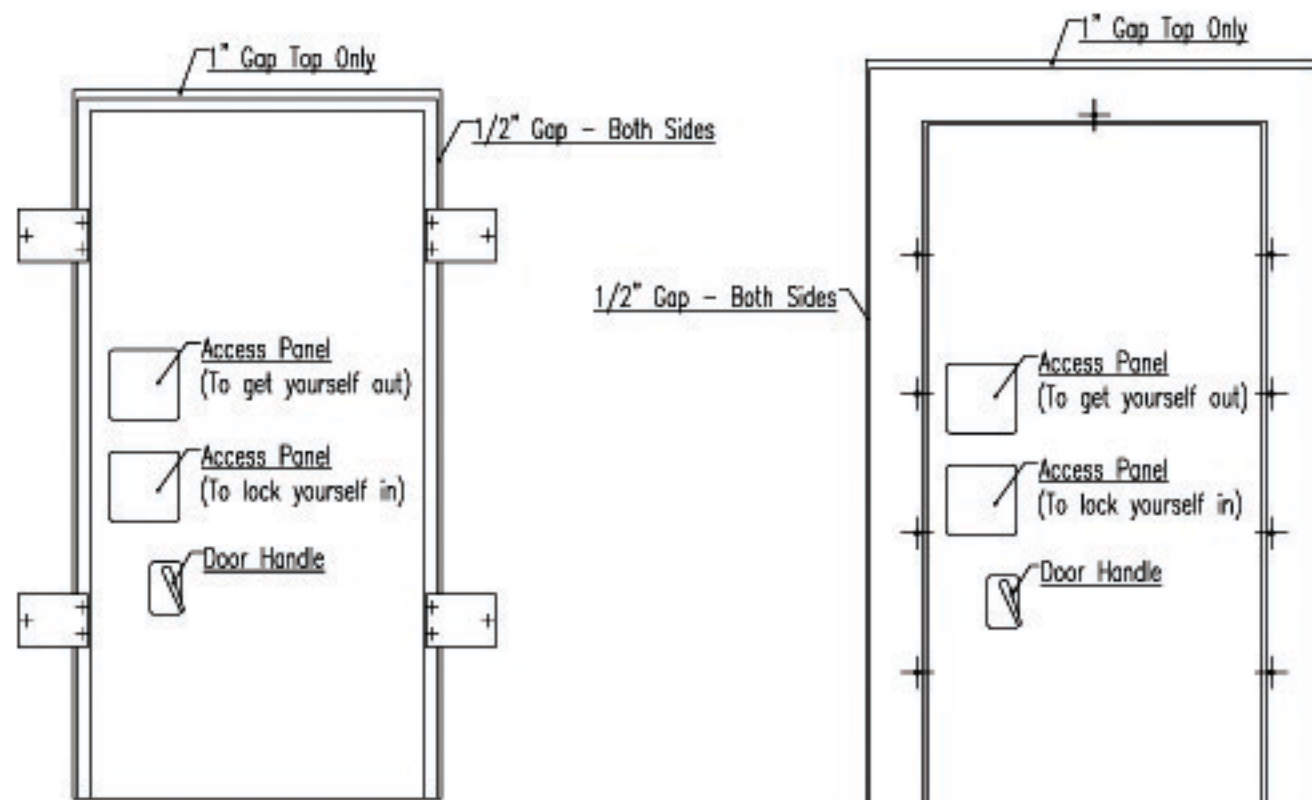

Heavy Duty Door and Frame with Easy Installation

8" Channel Iron Frame

Recessed 3/8" Door

(14) Locking Pins

View from Inside Room
EZ Brackets

View from Inside Room
Full Inside Flange

Notes:

- 1) All Doors can be made for any wall thickness.
- 2) Inside Swing is available on all doors except Light Door.
- 3) Rough opening is 1" larger except Light Door. Light Door is 3/4" larger.
- 4) All Doors can be made with an optional Full Inside Flange.
- 5) Call for Custom Sizing.
- 6) Measurements can vary 3/16".
- 7) Looking at outside of door, hinge is standard on left hand side. Right hand hinge is available upon request.